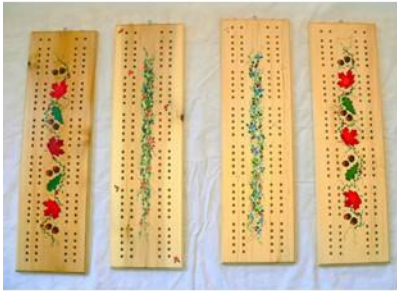

Daisy Birdhouse  
\$24.95

Sunflower Birdhouse  
\$24.95

Pansy Birdhouse  
\$24.95

Birdfeeder  
\$18.95

Bluebird Birdhouse  
\$19.95

Little Pickets,  
white, natural cedar or stained cedar  
\$18.00

Cribbage Board  
\$24.95  
3-player Cribbage Board  
\$29.95

Little Cribbage Board  
\$19.95

Card Boxes  
\$19.95

Apple Crate  
Wetland  
\$24.95

Apple Crate  
Meadow  
\$24.95

Apple Crate  
Roadside  
\$24.95

Apple Crate  
Woodland  
\$24.95

Book Boxes  
\$34.95

Small Treasure Box  
\$24.95  
Large Treasure Box  
\$29.95